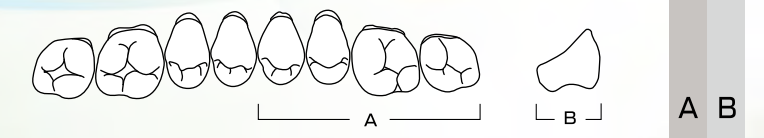

S42S		44.2	8.5	9.8
S52S		45.9	8.3	10.9
S51S		46.6	9.0	10.8
S61S		48.7	8.8	11.2
O41		42.9	8.0	10.1
O31S		38.7	7.4	8.4
O51S		47.1	8.7	10.0
O61S		48.4	9.0	10.8
C42		43.2	8.2	10.5
C41		43.7	8.2	10.4
C51		46.4	8.8	11.3
C61		49.4	9.4	12.1

EFUCERA NS POSTERIOR 20° / DIENTES POSTERIORES 20° EFUCERA NS

		A	B
28		29.2	8.6
30		31.1	8.2
32		30.7	8.9
34		33.3	8.6
36		32.8	9.2
38		34.4	8.9
40		34.1	10.0
42		36.0	9.6
44		36.0	10.7
46		38.6	10.5

**SHADES** A1, A2, A3, A3.5, B1, B2, B3, B4, C1, C2, C3, C4, D2, D3, D4, W0, 5\*  
 16 different Vita shades are available. Vita is a trademark of Vita Zahnfabrik GmbH.  
 \*W0,5 is Yamahachi bleached shade.