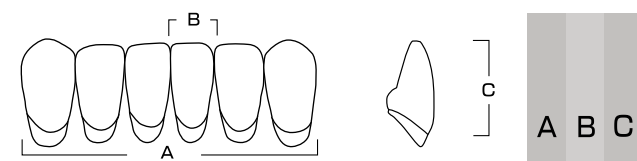

CROWN NS ANTERIOR / DIENTES ANTERIORES CROWN NS

LOWER / INFERIOR		A	B	C
N31S		30.1	4.5	8.0
N61S		37.9	5.6	9.4
N31		33.4	5.1	8.9
N32		32.5	4.8	8.9
N41		34.4	5.1	8.6
N42		35.5	5.5	10.2
N81		41.8	6.4	12.1
N71L		39.9	5.8	11.6